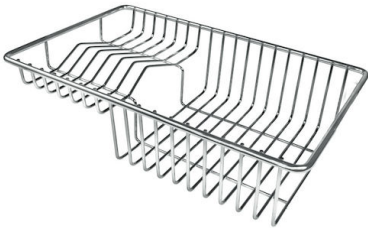

Cut out	33" x 16 ^{9/16} "
Waste fitting type	3 1/2" space – with satin steel cover
Bowls bottom	X cross bending for easy water draining
Underside	Protected with heavy duty undercoating
Fixing system	Undermount fixing kit (brass insert and clips)

FEATURES

Diamond-shape bottom	The draining of water is an important feature in a sink, and it's always taken good care of in Foster products. In the bent-welded sinks, which would have a flat bottom, the proper draining is guaranteed by the elegant beveling, which helps the water flow.
High thickness	1.5 mm thick steel. A significant thickness, which guarantees the maximum sturdiness and durability.
Inclined recess	A deep and inclined recess houses the burners and grigs, allowing to create a single work surface. The inclination also makes it extremely easy to clean the edges.
Save space system	Drain and siphon are designed to leave as much space as possible in the under-sink area, more and more useful today for theseparate waste collection systems.
Squared bowls - 0/9 radius	The square bowls of Foster have perfectly squared vertical edges, while those on the bottom have a small radius of 9 mm that facilitates cleaning operations.

TECHNICAL DATA

OPTIONAL ACCESSORIES

Chopping board
8656 001

Grating kit complete with ring support and food collection tray
8159 101

HDPE Twin Chopping Board
8644 100

Stainless Steel dishes holder
8100 303

Stainless steel perforated pan
8151 000

RECOMMENDED PAIRINGS

Faucet Capri
8467 005

Faucet Salina
8487 005

Milano Cooktop 4 burners inLine
7640 900

**Milano Induction Cooktop 4 Plate
inLine**
7334 945